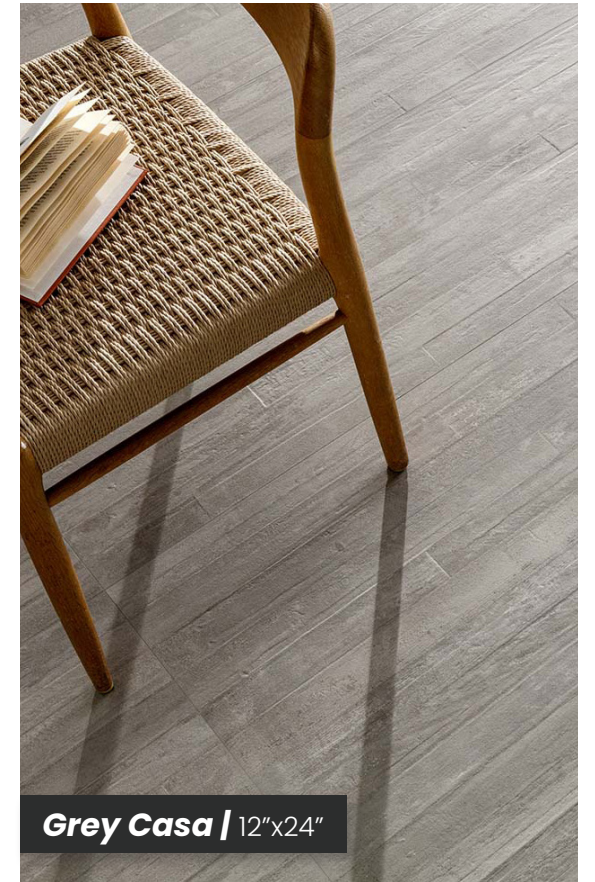

FORM

White Casa | 12"x24"

Grey Casa | 12"x24"

Tile
Of
Italy

MALINE TILE
ELEVATE YOUR SHOWROOM

malinetile.com

FORM

PORCELAIN TILE